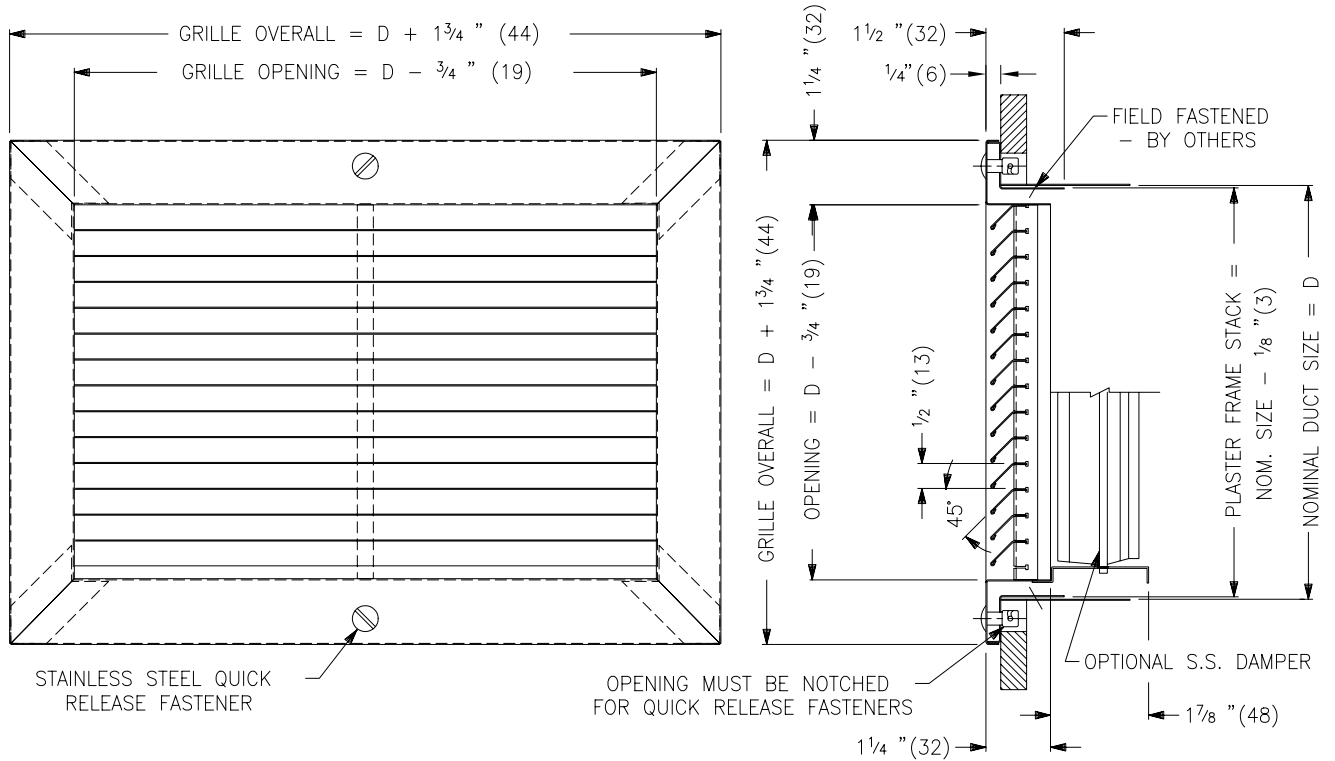

700H SERIES STAINLESS STEEL RETURN AIR GRILLE

CORE STYLES:

- ☐ 730H/L
- ☐ 730H/S
- ☐ 735H/L
- ☐ 735H/S