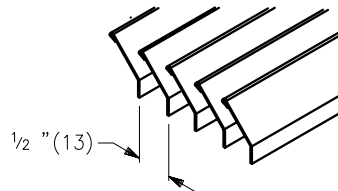

FINISH:

- FRAME - #4 POLISHED FINISH
- BLADES - 2B FINISH

MATERIAL:

- GRILLE/PLASTER FRAME - #304 STAINLESS STEEL
- BLADES - #301 STAINLESS STEEL

OPTIONS:

- ☐ C/W STAINLESS STEEL OPPOSED BLADE DAMPER (SPECIFY 730HDSS OR 735HDSS)

NOTES:

- STAINLESS STEEL QUICK RELEASE FASTENER LOCATIONS PER FACTORY STANDARD
- 730H/L, 735H/L - BLADES PARALLEL TO LONG DIMENSION
- 730H/S, 735H/S - BLADES PARALLEL TO SHORT DIMENSION
- 735H/L TYPE SHOWN
- AVAILABLE SIZES:
  MINIMUM SIZE - 6" x 4" (152 mm x 102mm)
  MAXIMUM SIZE - 24" x 24" (914mm x 914mm)
- FACTORY TOLERANCE: ± 1/32" (1)

ALL METRIC DIMENSIONS ( ) ARE SOFT CONVERTED. IMPERIAL DIMENSIONS ARE CONVERTED TO METRIC AND ROUNDED TO THE NEAREST MILLIMETER.

PROJECT:		PRICE®	
ENGINEER:		<i>KL</i>	700H SERIES
CUSTOMER:		222061	STAINLESS STEEL RETURN AIR GRILLE 45° DEFLECTION
SUBMITTAL DATE:	SPEC. SYMBOL:	MAY 97