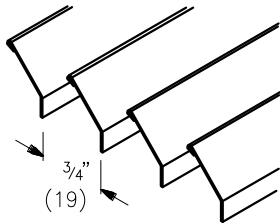

730FF,735FF STAINLESS STEEL FILTER GRILLES

CORE STYLES:

- ☐ 730/L
- ☐ 730/S

- ☐ 735/L
- ☐ 735/S

TB TEE BAR

FINISH:

- GRILLE FRAMES-#4
- BLADES-2B

MATERIAL:

- 304 STAINLESS STEEL

NOTES:

- MOUNTING HOLES IN FILTER FRAME BY INSTALLER
- QUARTER TURN FASTENER (Q) LOCATION PER FACTORY STANDARD
- THE FILTER FRAME IS DESIGNED TO TAKE A 1"(25) THICK FILTER. FILTERS ARE SUPPLIED BY OTHERS
- MIN. SIZE - 6" X 4" (152 X 102)
- MAX. SIZE - 24" X 24" (610 X 610)
- BLADE ORIENTATION-
  - L = PARALLEL TO LONG DIMENSION
  - S = PARALLEL TO SHORT DIMENSION

ALL METRIC DIMENSIONS ( ) ARE SOFT CONVERTED. IMPERIAL DIMENSIONS ARE CONVERTED TO METRIC AND ROUNDED TO THE NEAREST MILLIMETER.

PROJECT:		PRICE®	
ENGINEER:			730FF, 735FF
CUSTOMER:		222010	
SUBMITTAL DATE:	SPEC. SYMBOL:	2010/07/15	STAINLESS STEEL FILTER GRILLES