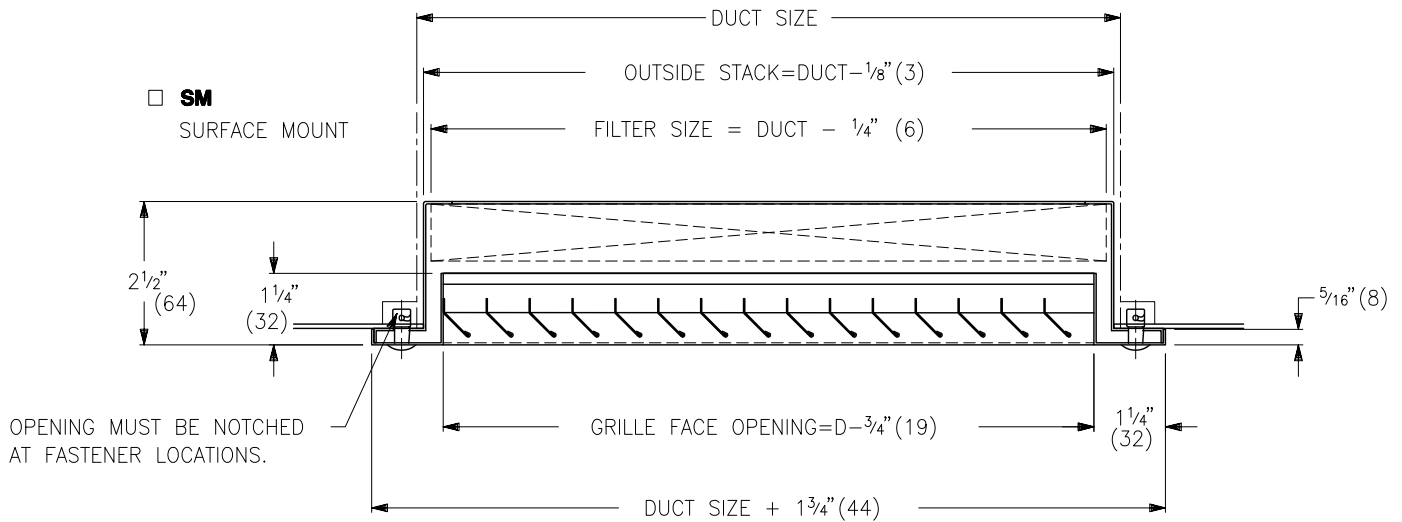

730FF,735FF STAINLESS STEEL FILTER GRILLES

CORE STYLES:

- ☐ 730/L
- ☐ 730/S

- ☐ 735/L
- ☐ 735/S