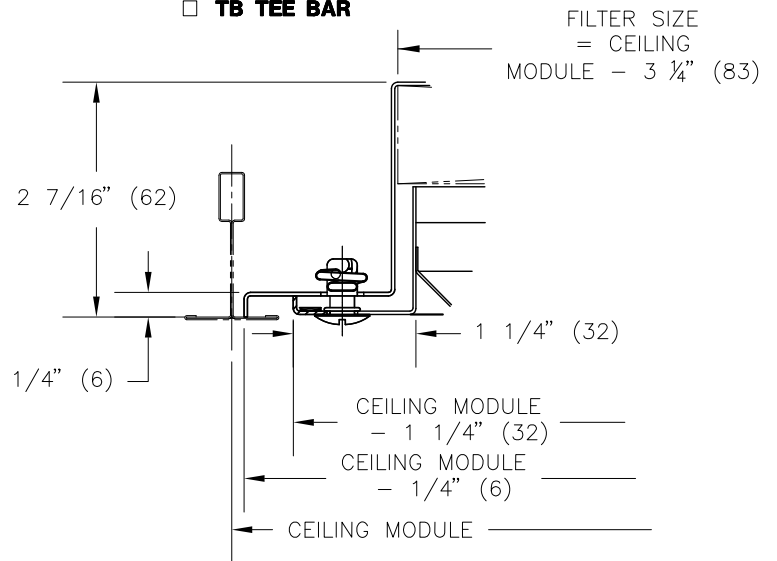

TB TEE BAR

FINISH:

- GRILLE FRAMES-#4
- BLADES-2B

MATERIAL:

- 304 STAINLESS STEEL

NOTES:

- MOUNTING HOLES IN FILTER FRAME BY INSTALLER
- QUARTER TURN FASTENER (Q) LOCATION PER FACTORY STANDARD
- THE FILTER FRAME IS DESIGNED TO TAKE A 1"(25) THICK FILTER. FILTERS ARE SUPPLIED BY OTHERS
- MIN. SIZE - 6" X 4" (152 X 102)
- MAX. SIZE - 24" X 24" (610 X 610)
- BLADE ORIENTATION-
  - L = PARALLEL TO LONG DIMENSION
  - S = PARALLEL TO SHORT DIMENSION

ALL METRIC DIMENSIONS ( ) ARE SOFT CONVERTED. IMPERIAL DIMENSIONS ARE CONVERTED TO METRIC AND ROUNDED TO THE NEAREST MILLIMETER.

PROJECT:		PRICE®	
ENGINEER:			730FF, 735FF
CUSTOMER:		222010	
SUBMITTAL DATE:	SPEC. SYMBOL:	2010/07/15	STAINLESS STEEL FILTER GRILLES