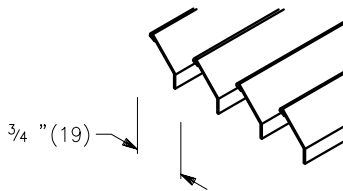

FINISH:

- FRAME - #4 POLISHED FINISH
- BLADES - 2B FINISH

MATERIAL:

- GRILLE/PLASTER FRAME - #304 STAINLESS STEEL
- BLADES - #301 STAINLESS STEEL

OPTIONS:

- ☐ C/W STAINLESS STEEL OPPOSED BLADE DAMPER (SPECIFY 730HDSS OR 735HDSS)

NOTES:

- STAINLESS STEEL QUICK RELEASE FASTENER LOCATIONS PER FACTORY STANDARD
- 730H/L, 735H/L - BLADES PARALLEL TO LONG DIMENSION
- 730H/S, 735H/S - BLADES PARALLEL TO SHORT DIMENSION
- 735H/L TYPE SHOWN
- AVAILABLE SIZES:
  MINIMUM SIZE - 6" x 4" (152 mm x 102mm)
  MAXIMUM SIZE - 24" x 24" (914mm x 914mm)
- FACTORY TOLERANCE: ± 1/32" (1)

ALL METRIC DIMENSIONS ( ) ARE SOFT CONVERTED. IMPERIAL DIMENSIONS ARE CONVERTED TO METRIC AND ROUNDED TO THE NEAREST MILLIMETER.

PROJECT:		PRICE®	
ENGINEER:		<i>KL</i>	700H SERIES
CUSTOMER:		222061	STAINLESS STEEL RETURN AIR GRILLE 45° DEFLECTION
SUBMITTAL DATE:	SPEC. SYMBOL:	MAY 97