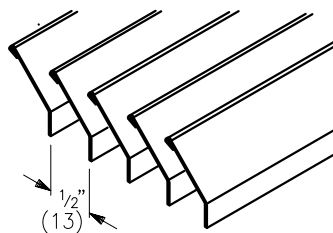

730FF,735FF STAINLESS STEEL FILTER GRILLES

CORE STYLES:

- ☐ 730/L
- ☐ 730/S

- ☐ 735/L
- ☐ 735/S

TB TEE BAR

FINISH:

- GRILLE FRAMES-#4
- BLADES-2B

MATERIAL:

- 304 STAINLESS STEEL

NOTES:

- MOUNTING HOLES IN FILTER FRAME BY INSTALLER
- QUARTER TURN FASTENER (Q) LOCATION PER FACTORY STANDARD
- THE FILTER FRAME IS DESIGNED TO TAKE A 1"(25) THICK FILTER. FILTERS ARE SUPPLIED BY OTHERS
- MIN. SIZE - 6" X 4" (152 X 102)
- MAX. SIZE - 24" X 24" (610 X 610)
- BLADE ORIENTATION-
  - L = PARALLEL TO LONG DIMENSION
  - S = PARALLEL TO SHORT DIMENSION

ALL METRIC DIMENSIONS ( ) ARE SOFT CONVERTED. IMPERIAL DIMENSIONS ARE CONVERTED TO METRIC AND ROUNDED TO THE NEAREST MILLIMETER.

PROJECT:		PRICE®	
ENGINEER:			730FF, 735FF
CUSTOMER:		222010	
SUBMITTAL DATE:	SPEC. SYMBOL:	2010/07/15	STAINLESS STEEL FILTER GRILLES